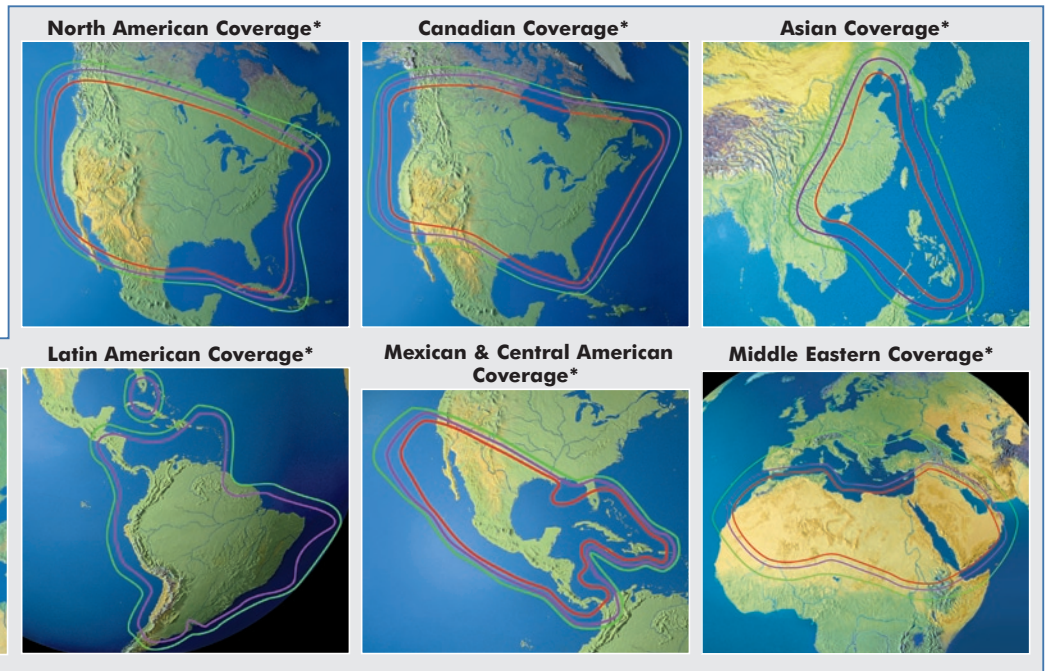

*KVH Industries does not have control over the programming or operation of the satellites or services that are covered in this document. The coverage maps for these satellites are provided as reference only and may change in the future or could be impacted by weather conditions. KVH provides no guarantees of satellite coverage, satellite availability, programming available on any specific satellite service, or compatibility of the TracVision system with new satellites that may be launched in the future. Please note that all Minimum EIRP values are average approximate figures that may vary according to actual transponder frequency and location.

†Requires HD-compatible receiver and TV.

Add satellite phone and Internet for the most complete solution!

KVH Industries is the world's leading provider of mobile satellite TV and communications solutions, with more than 150,000 mobile satellite antennas sold and fielded worldwide. With this track record of success, you can rely on KVH as your single source for maritime satellite TV systems, global communications via Inmarsat FleetBroadband, and broadband Internet access via our new TracPhone® V7 with mini-VSAT Broadband^{SM} service.